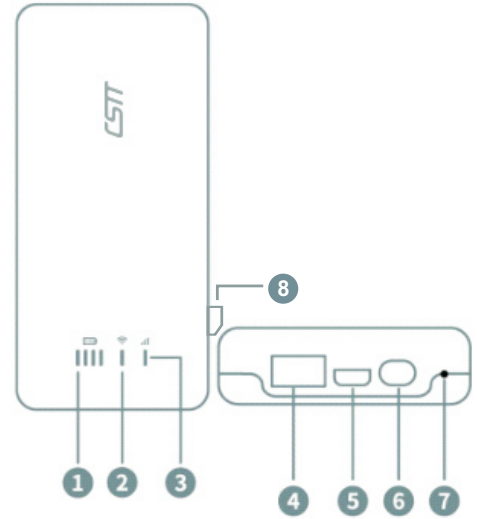

SPECIFICATION :

- 4G Bands:
 LTE-FDD : B1 2100 Mhz /B3 1800 Mhz
 LTE-TDD : B38 2600 Mhz /B39 1900 Mhz
 /B40 2300 Mhz/B41 2500 Mhz MHz
- Wi-Fi 802.11b/g/n produce a hotspot connection for up to 10 Wi-Fi enabled clients while on the go to work or for home entertainment
- Wifi transfer rate: up to 150Mbps
- Battery size: 10,000 mAh
- Battery life: up to 34 hours
- Standby time : up to 100 hours
- Input Micro USB DC5V/2A
- Output USB DC5V/2.1A output
- Size: 167 x 78 x 17 mm
- Weight: 261 grams

WIFI WHEREVER YOU TRAVEL

1. Battery power LED indicator
2. WiFi signal LED indicator
3. Signal reception LED indicator
4. Output USB port 5V/DC 2.1A
5. Input MicroUSB 5V/DC 2A
6. On/Off button
7. Reset button
8. Micro SIM card slot