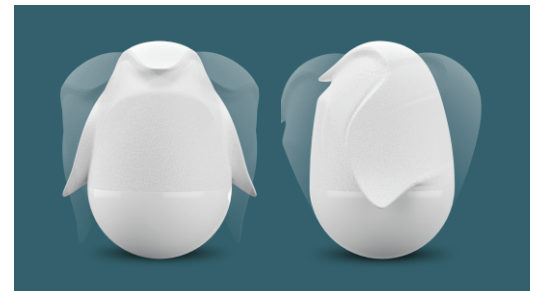

PENGUIN TUMBLER

Color Changeable Mood Light

FEATURES

- SLAP on the penguin for light activation.
- Light will be alternating as warm light, bright night light, flicker multi-color light (7 colors)
- Create a wonderful atmosphere and imagination.
- Tumbler design gives you a playmate besides mood light
- Cute heart-shaped indicator
- Draw your eyes when wish is realized
- USB power supply interface, easy to operate
- Help sleep, relax, stabilize

Color Changeable Mood Light

TUMBLER

Symbolizes Strong Will Regardless Of Any Setbacks Confronted

DRAW YOUR OWN EYES

The penguin tumbler is without eyes.
Idea is similar to the popular Japanese Daruma tumbler.
It is basically a kind of decoration and pledge.
When your wish is realized, you draw their own eyes on penguin.

SPECIFICATION

- Power Supply: MicroUSB 5V/DC 0.7A
- Battery : Lithium Ion 1500mAh / 3.7V
- Charging Time : ~ 2.5 hours
- LED Beads: 4 RGB, 6 White Lights
- Rated LED Power: 1.5W
- LED Color :
Warm White => Strong White => 7 Colors => Off
- Illumination: ~ 150lm
- Colour temperature: White – 6000K, RGB Color 1000K-4000K
- Material: Silicon (top) & ABS (bottom)
- Size : 100 x 100 x 150 mm
- Weight : g