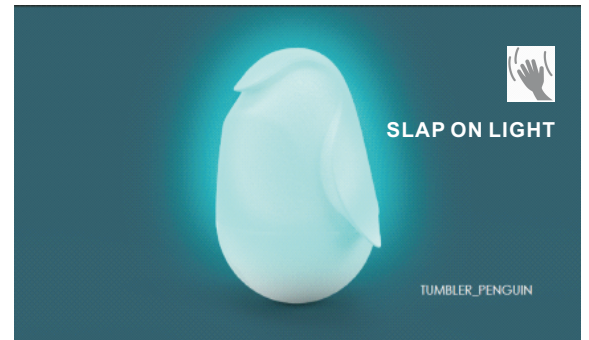

PENGUIN TUMBLER

Color Changeable Mood Light

FEATURES

- SLAP on the penguin for light activation.
- Light will be alternating as warm light, bright night light, flicker multi-color light (7 colors)
- Create a wonderful atmosphere and imagination.
- Tumbler design gives you a playmate besides mood light
- Cute heart-shaped indicator
- Draw your eyes when wish is realized
- USB power supply interface, easy to operate
- Help sleep, relax, stabilize

Color Changeable Mood Light

TUMBLER

Symbolizes Strong Will Regardless Of Any Setbacks Confronted

DRAW YOUR OWN EYES

The penguin tumbler is without eyes.
Idea is similar to the popular Japanese Daruma tumbler.
It is basically a kind of decoration and pledge.
When your wish is realized, you draw their own eyes on penguin.

SPECIFICATION

- Power Supply: MicroUSB 5V/DC 0.7A
- Battery : Lithium Ion 1500mAh / 3.7V
- Charging Time : ~ 2.5 hours
- LED Beads: 4 RGB, 6 White Lights
- Rated LED Power: 1.5W
- LED Color :
Warm White => Strong White => 7 Colors => Off
- Illumination: ~ 150lm
- Colour temperature: White – 6000K, RGB Color 1000K-4000K
- Material: Silicon (top) & ABS (bottom)
- Size : 100 x 100 x 150 mm
- Weight : g